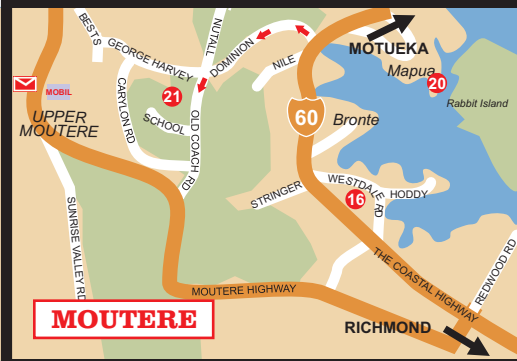

MAP

- KEY**
- 1 1903 Site
 - 2 Fairfield Park
 - 3 Fashion Island
 - 4 Founders Heritage Park
 - 5 Good Vibrations
 - 6 Grand Mercure Monaco
 - 7 House of Ales
 - 8 Lambretta's Cafe
 - 9 Nelson Escapes
 - 10 Nelson Provincial Museum
 - 11 Nelson School of Music
 - 12 Rutherford Hotel
 - 13 Smugglers Pub & Café
 - 14 Tahuna Beach Holiday Park
 - 15 The Boathouse
 - 16 The Playhouse Cafe
 - 17 The Vic Mac's Brewbar
 - 18 The Village Green
 - 19 Washbourn Gardens
 - 20 Wharfside Restaurant
 - 21 Woollaston Estates

MAPS sponsored by
Harlequin Promotions.

Pick up your Free copy
of the Visual Guides
Menu Fun Shop
www.harlequin.co.nz/nelson