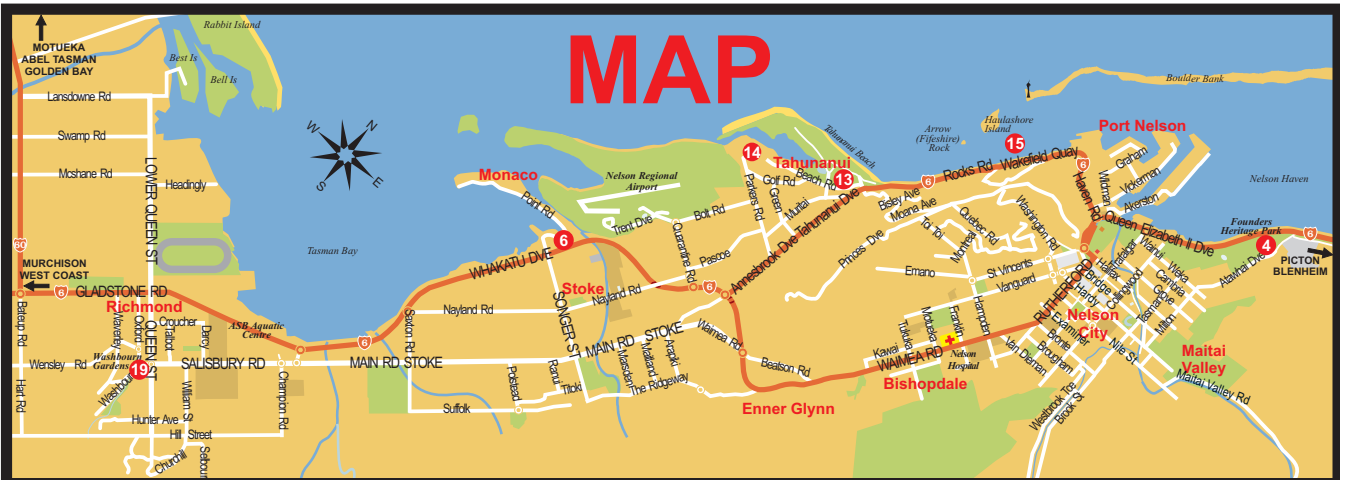

MAP

- KEY**
- 1 1903 Site
 - 2 Fairfield Park
 - 3 Fashion Island
 - 4 Founders Heritage Park
 - 5 Good Vibrations
 - 6 Grand Mercure Monaco
 - 7 House of Ales
 - 8 Lambretta's Cafe
 - 9 Nelson Escapes
 - 10 Nelson Provincial Museum
 - 11 Nelson School of Music
 - 12 Rutherford Hotel
 - 13 Smugglers Pub & Café
 - 14 Tahuna Beach Holiday Park
 - 15 The Boathouse
 - 16 The Playhouse Cafe
 - 17 The Vic Mac's Brewbar
 - 18 The Village Green
 - 19 Washbourn Gardens
 - 20 Wharfside Restaurant
 - 21 Woollaston Estates

MAPS sponsored by
Harlequin Promotions.

Pick up your Free copy
of the Visual Guides
Menu Fun Shop
www.harlequin.co.nz/nelson