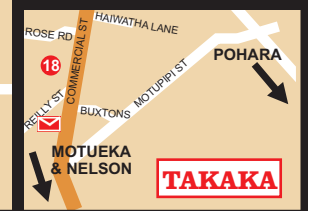

MAP

- KEY**
- 1 1903 Site
 - 2 Fairfield Park
 - 3 Fashion Island
 - 4 Founders Heritage Park
 - 5 Good Vibrations
 - 6 Grand Mercure Monaco
 - 7 House of Ales
 - 8 Lambretta's Cafe
 - 9 Nelson Escapes
 - 10 Nelson Provincial Museum
 - 11 Nelson School of Music
 - 12 Rutherford Hotel
 - 13 Smugglers Pub & Café
 - 14 Tahuna Beach Holiday Park
 - 15 The Boathouse
 - 16 The Playhouse Cafe
 - 17 The Vic Mac's Brewbar
 - 18 The Village Green
 - 19 Washbourn Gardens
 - 20 Wharfside Restaurant
 - 21 Woollaston Estates

MAPS sponsored by
Harlequin Promotions.

Pick up your Free copy
of the Visual Guides
Menu Fun Shop
www.harlequin.co.nz/nelson